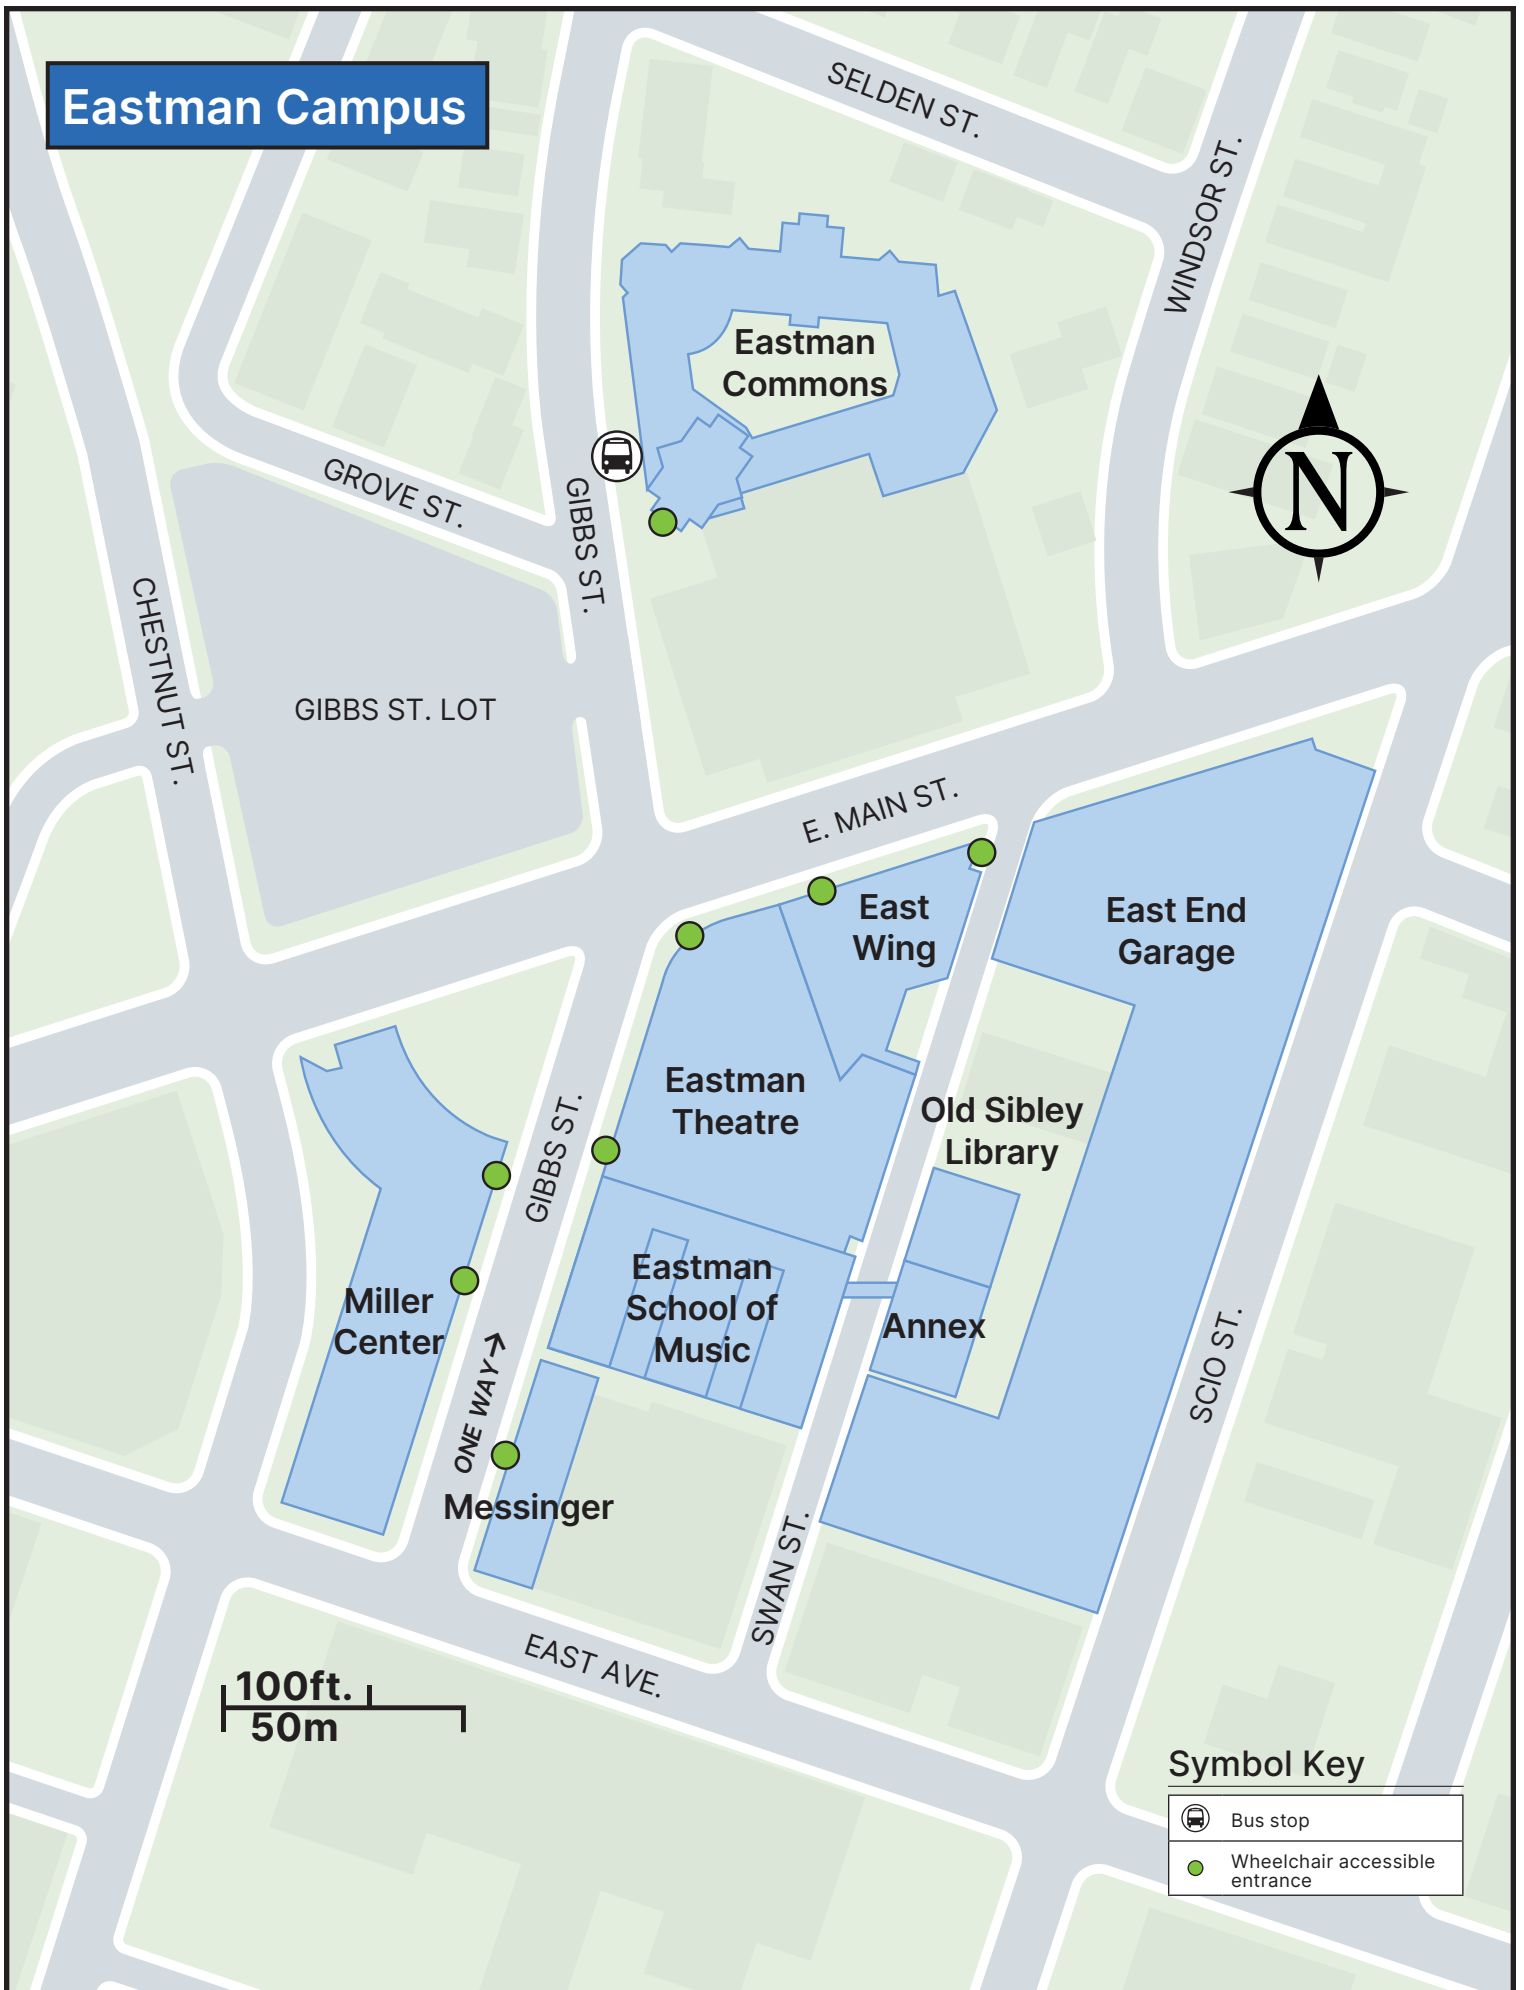

Eastman Campus

Symbol Key

	Bus stop
	Wheelchair accessible entrance